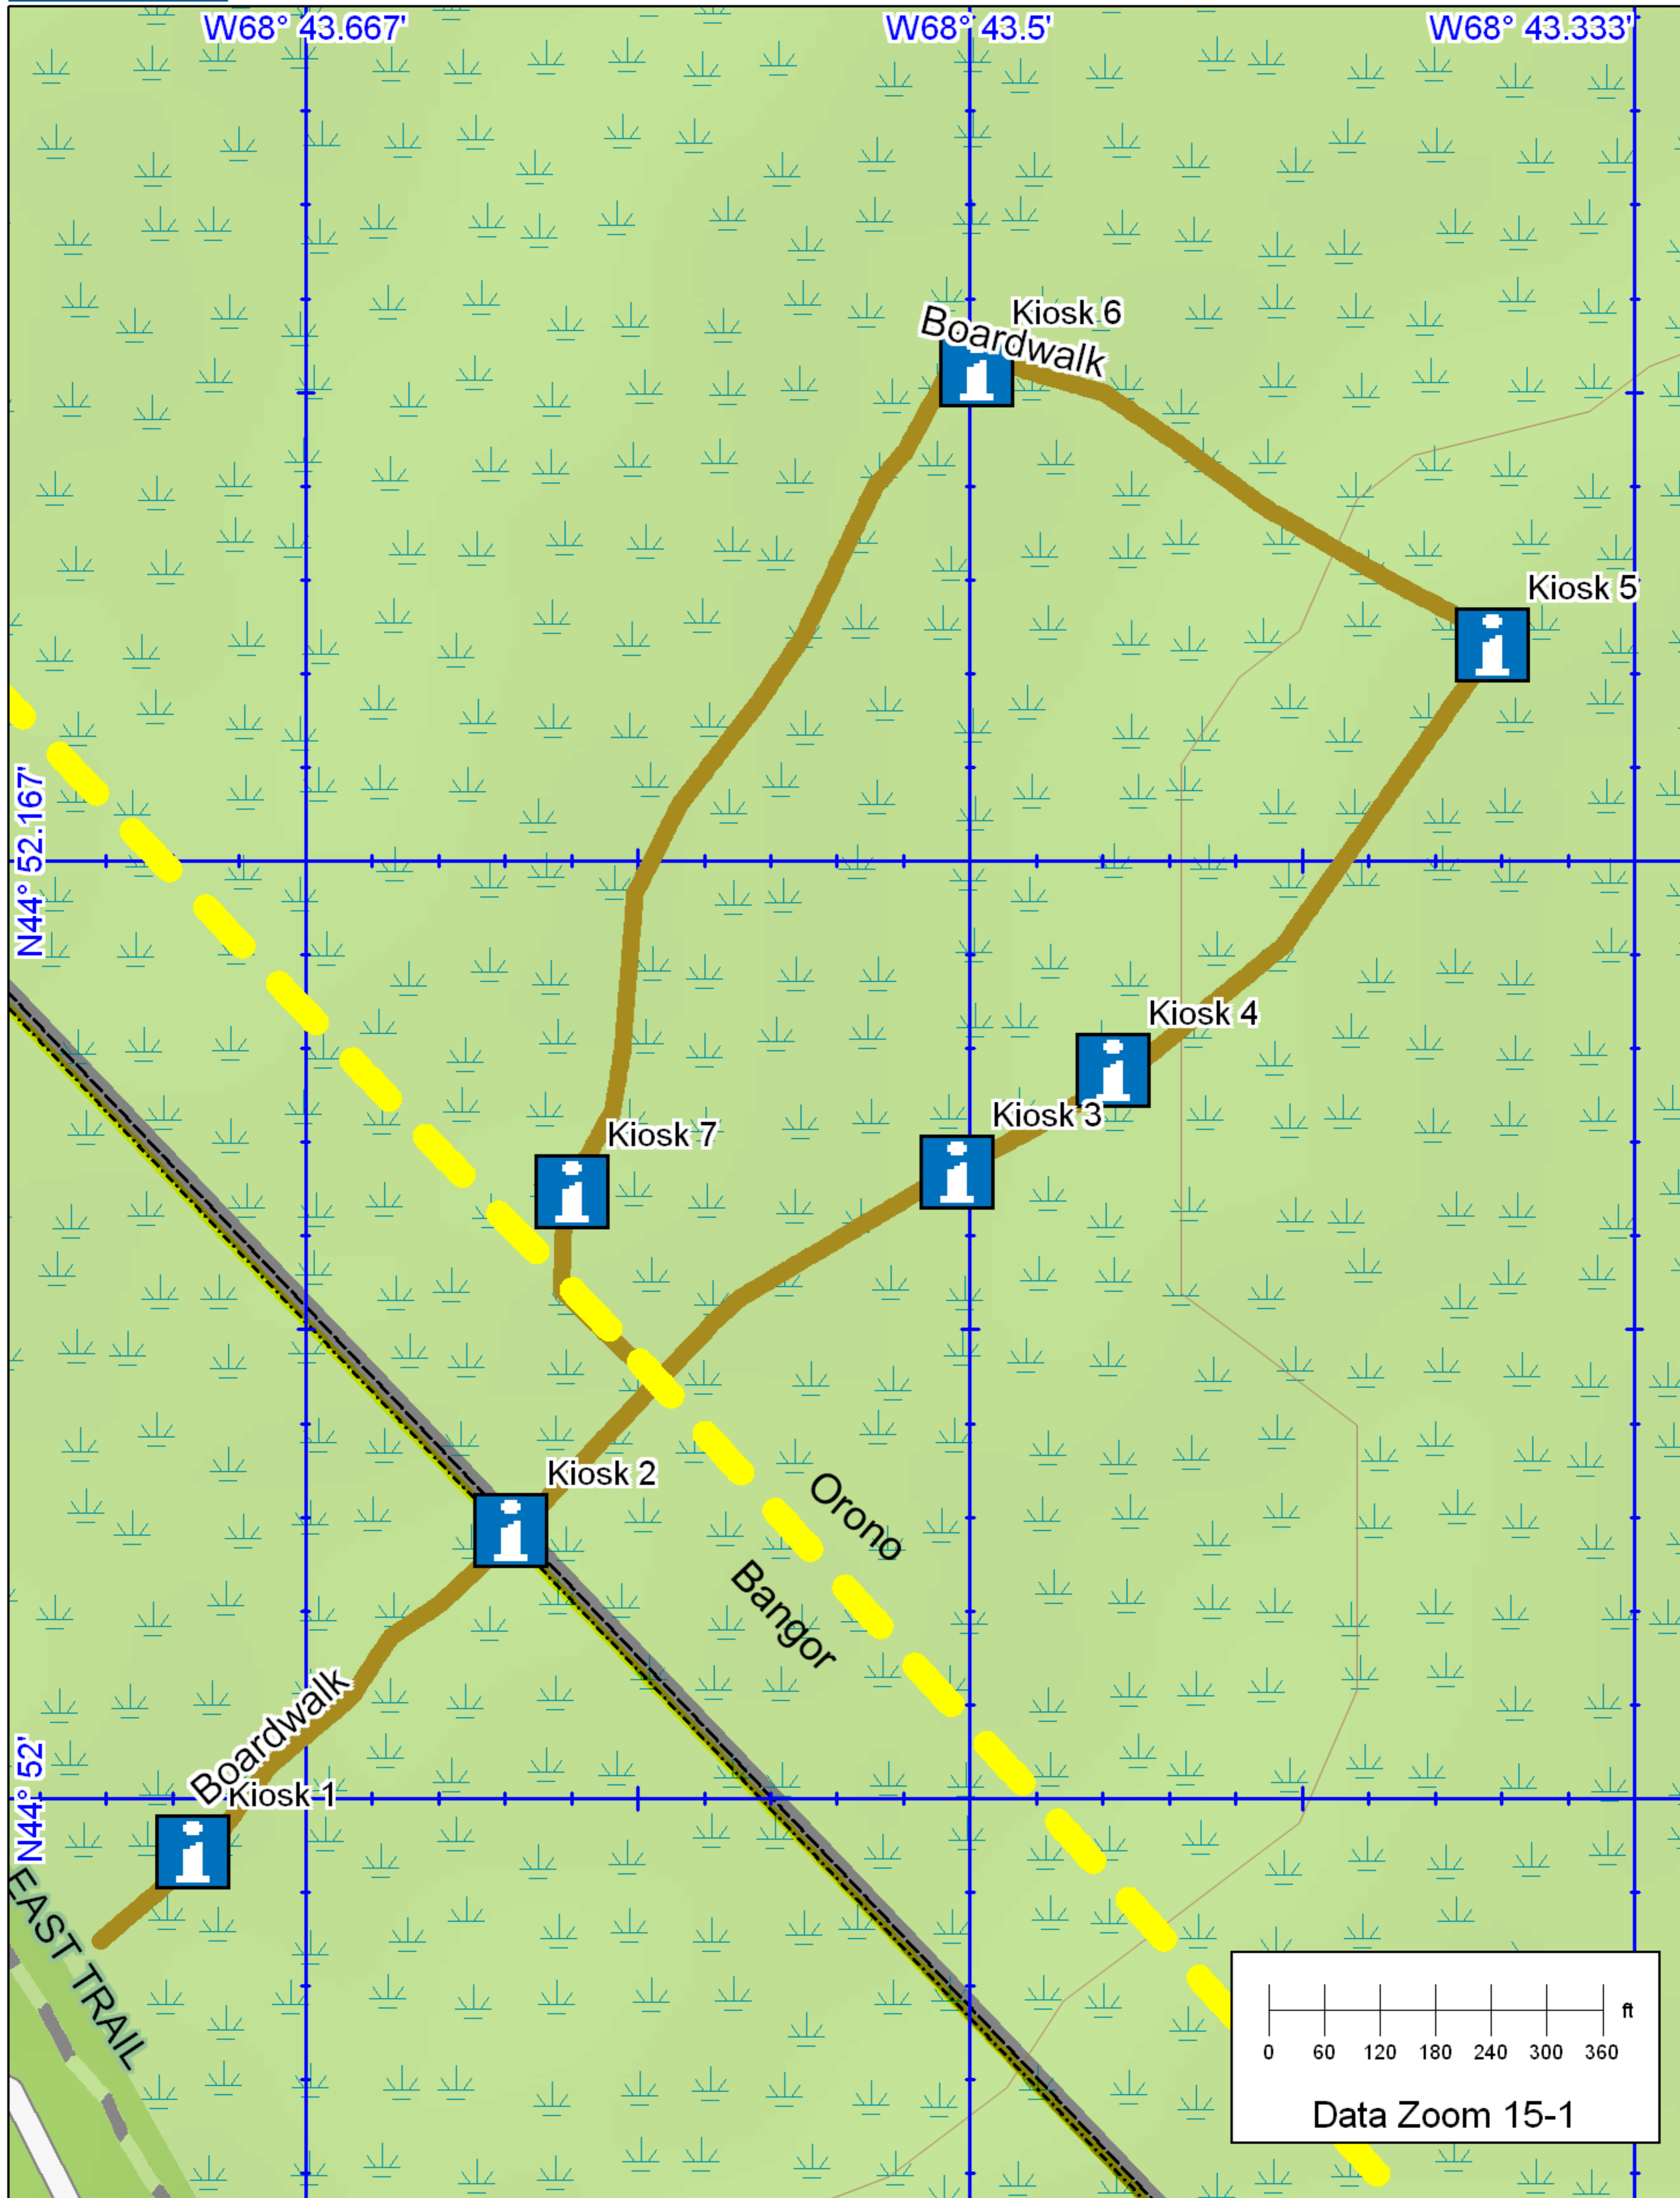

Orono Bog Boardwalk

DE LORME

Topo USA® 6.0

Data use subject to license.

© 2006 DeLorme. Topo USA® 6.0.

www.delorme.com

cityforest.bangorinfo.com